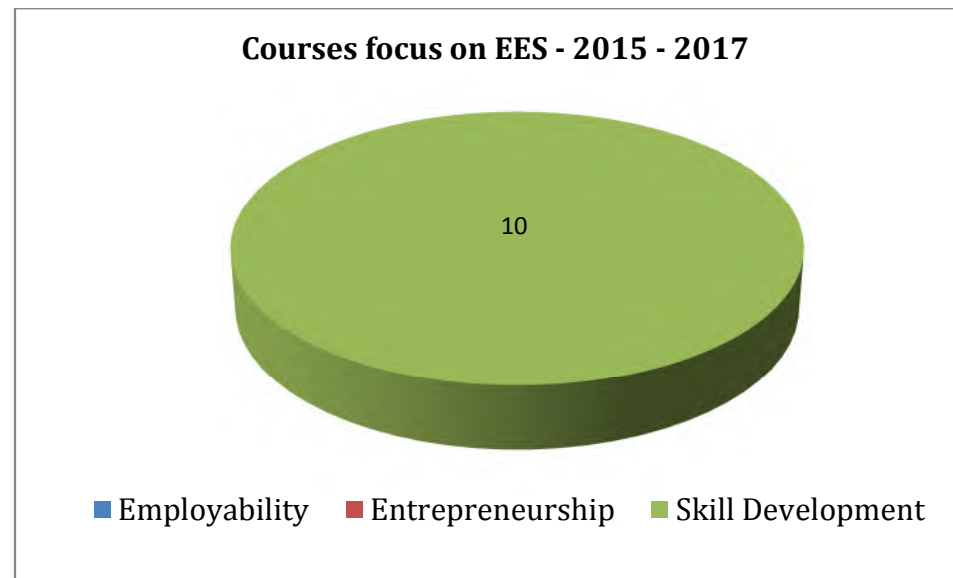

### Courses focus on Employability, Entrepreneurship and Skill development

#### Regulation 2015 - 2017

S.No	Semester	Course Code	Course Name	Employability	Skill development	Entrepreneurship	Contemporary Requirement
1	III	15PTAC31	Bakthi Ilakkiyam		YES		
2	III	15PTAC32	Sitirilakkiyam		YES		
3	III	15PTAC33	Aaivu Nerimuraigalum Thiranaivu Anugumuraigalum		YES		
4	III	15PTAC34	Tholkaapiyam - Porul -I		YES		
5	III	15PTAN31	Tamilum Ariviyalum		YES		
6	IV	15PTAC41	Sanga Ilakkiyam		YES		
7	IV	15PTAC42	Arallakkiyam		YES		
8	IV	15PTAC43	Oppilakkiyam		YES		
9	IV	15PTAC44	Tholkaapiyam - Porul -II		YES		
10	IV	15PTAJ41	Project		YES		
<b>Total No. of Courses</b>					<b>10</b>		
<b>Percentage</b>					<b>100%</b>		

### Courses focus on Employability, Entrepreneurship and Skill development

Regulation 2015 - 2017

Graphical Representation